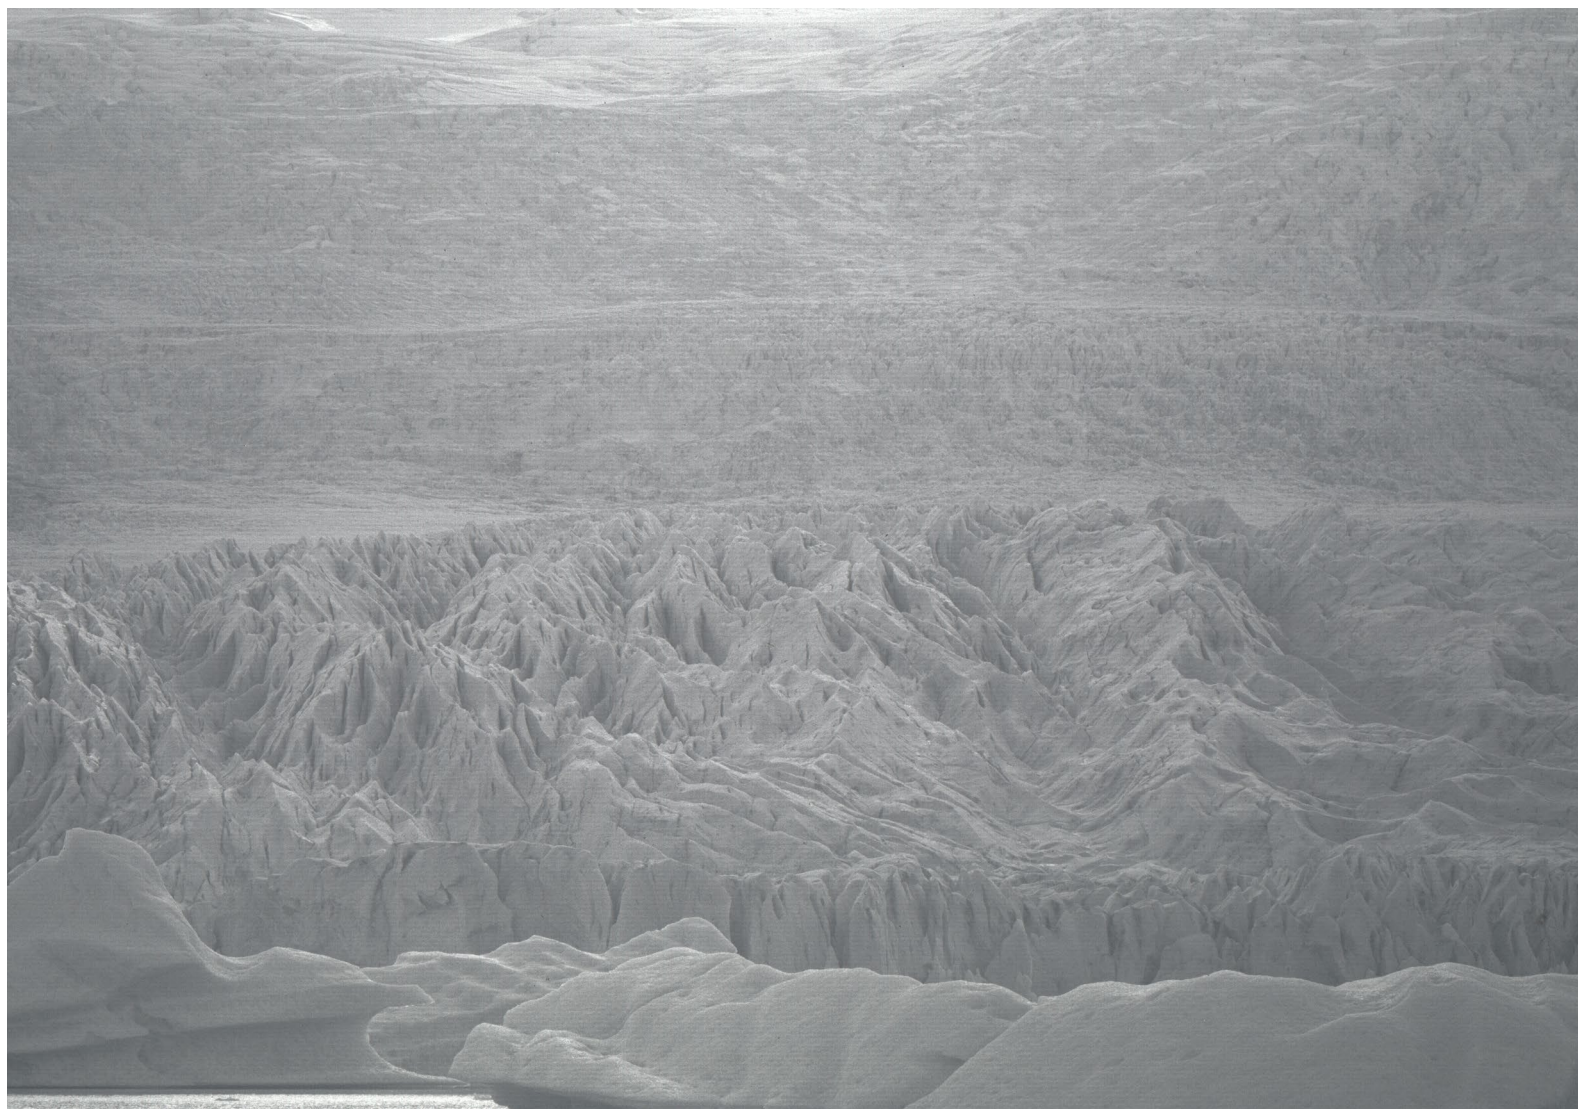

Vatnajökull 10/07/2023, 18.54-18.59
14.6 × 20.9 cm