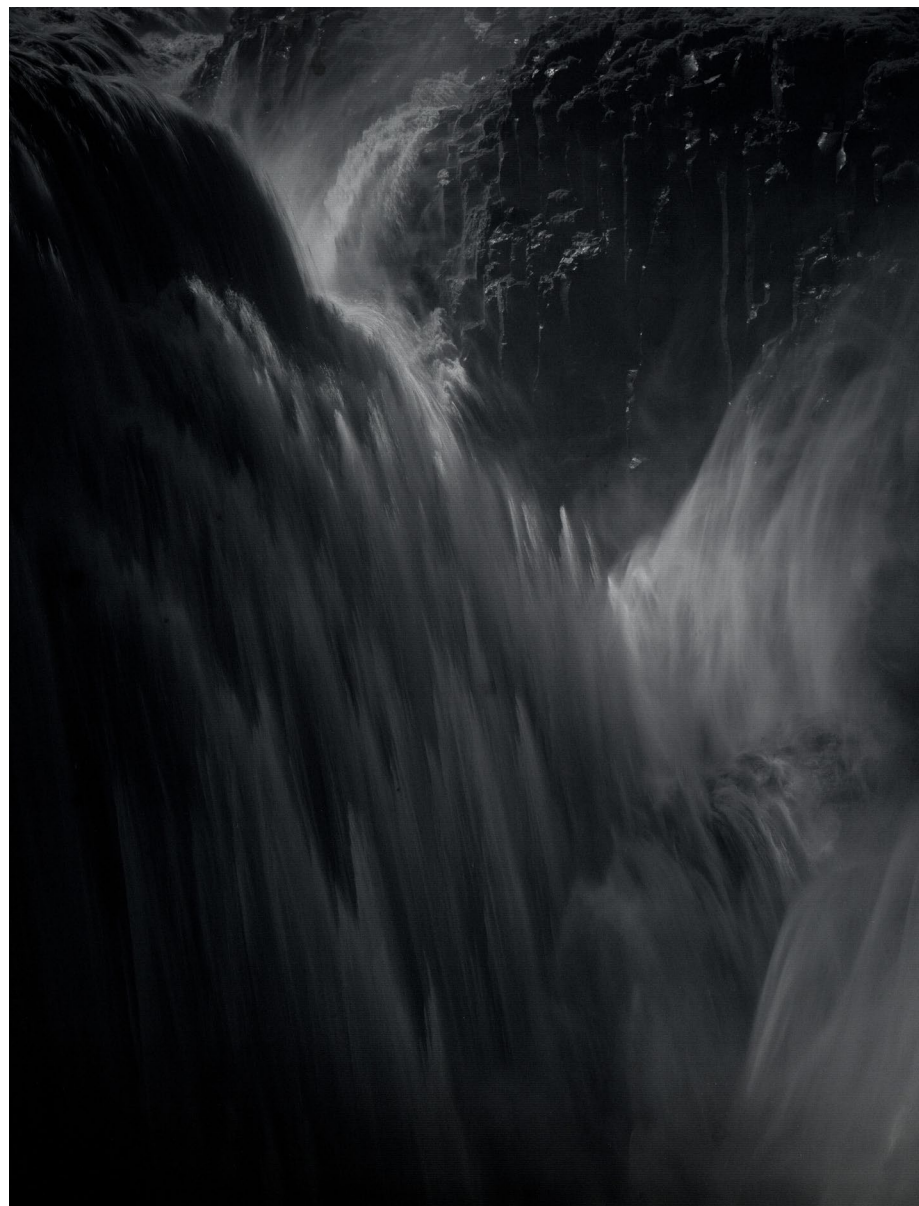

Dettifoss 09/07/2023, 16.34
16.9 × 25.7 cm